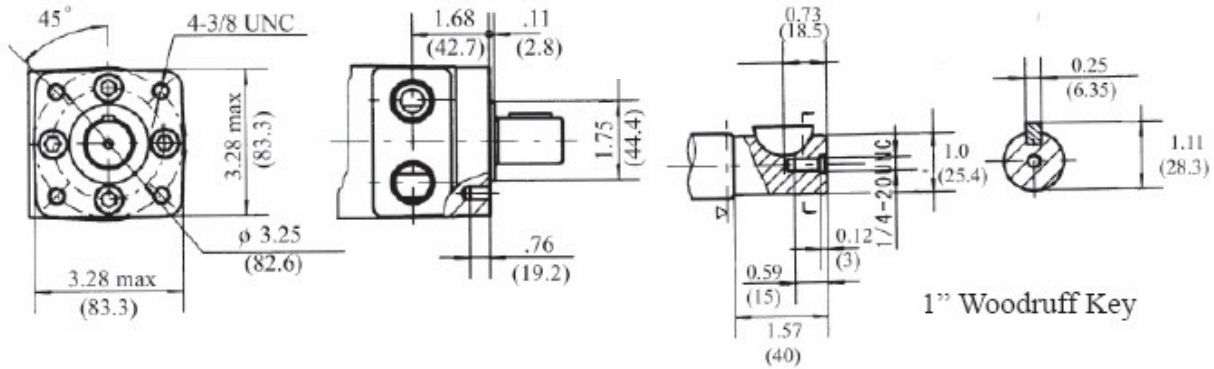

BMP/BMPH 80		77.7 Cm³/Rev 4.75 in³/Rev						Max Cont.	Max Int.
Pressure Mpa (psi)		3 (440)	6 (880)	7 (1030)	8 (1175)	10 (1470)	11 (1620)	12.5 (1840)	16.5 (2429)
F L O W	LPM (GPM)	Torque Mn (in.Lbs) Speed Specification							
	8 (2.10)	29 (256)	60 (531)	70 (620)	80 (708)	101 (894)	111 (982)	128 (1133)	168 (1487)
		97 rpm	94 rpm	91 rpm	88 rpm	84 rpm	79 rpm	74 rpm	50 rpm
	15 (3.95)	29 (256)	61 (539)	71 (628)	81 (717)	101 (894)	114 (1009)	129 (1142)	170 (1505)
		184 rpm	181 rpm	178 rpm	175 rpm	171 rpm	167 rpm	162 rpm	140 rpm
	20 (5.25)	28 (248)	60 (531)	71 (628)	81 (717)	101 (894)	112 (991)	129 (1142)	170 (1505)
		247 rpm	243 rpm	241 rpm	238 rpm	235 rpm	231 rpm	225 rpm	205 rpm
	30 (7.90)	25 (221)	58 (513)	69 (610)	79 (699)	100 (855)	111 (982)	128 (1133)	171 (1513)
		370 rpm	366 rpm	363 rpm	360 rpm	356 rpm	351 rpm	346 rpm	323 rpm
	35 (9.20)	24 (212)	57 (504)	68 (602)	78 (690)	99 (876)	110 (974)	126 (1115)	171 (1513)
		432 rpm	427 rpm	424 rpm	421 rpm	416 rpm	412 rpm	407 rpm	387 rpm
	45 (11.90)	22 (195)	54 (478)	66 (584)	77 (681)	97 (858)	109 (965)	124 (1097)	169 (1496)
		555 rpm	550 rpm	546 rpm	542 rpm	538 rpm	532 rpm	528 rpm	503 rpm
	50 (13.20)	20 (177)	53 (469)	54 (566)	75 (664)	96 (850)	107 (947)	123 (1089)	168 (1487)
	616 rpm	609 rpm	606 rpm	603 rpm	599 rpm	594 rpm	588 rpm	561 rpm	
Max Cont.	60 (15.85)	19 (168)	52 (460)	63 (558)	74 (655)	95 (841)	107 (947)	123 (1089)	168 (1487)
		740 rpm	732 rpm	727 rpm	723 rpm	718 rpm	713 rpm	707 rpm	675 rpm
Max Int.	75 (19.75)	16 (142)	47 (416)	59 (522)	72 (637)	91 (805)	105 (929)	121 (1071)	
		827 rpm	820 rpm	817 rpm	813 rpm	808 rpm	804 rpm	796 rpm