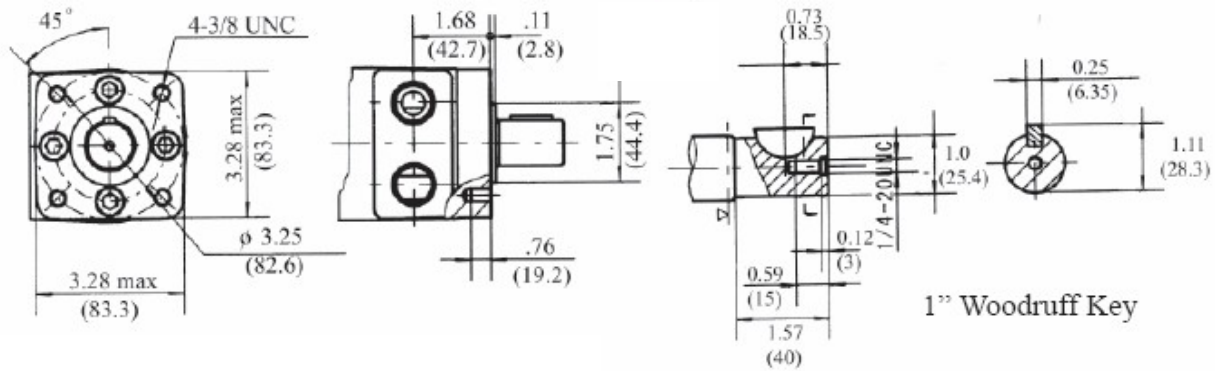

1" Woodruff Key

BMP/BMPH 80		77.7 Cm³/Rev 4.75 in³/Rev						Max Cont.	Max Int.
Pressure Mpa (psi)		3 (440)	6 (880)	7 (1030)	8 (1175)	10 (1470)	11 (1620)	12.5 (1840)	16.5 (2429)
FLOW	LPM (GPM)	Torque Mn (in.Lbs) Speed Specification							
	8 (2.10)	29 (256)	60 (531)	70 (620)	80 (708)	101 (894)	111 (982)	128 (1133)	168 (1487)
		97 rpm	94 rpm	91 rpm	88 rpm	84 rpm	79 rpm	74 rpm	50 rpm
	15 (3.95)	29 (256)	61 (539)	71 (628)	81 (717)	101 (894)	114 (1009)	129 (1142)	170 (1505)
		184 rpm	181 rpm	178 rpm	175 rpm	171 rpm	167 rpm	162 rpm	140 rpm
	20 (5.25)	28 (248)	60 (531)	71 (628)	81 (717)	101 (894)	112 (991)	129 (1142)	170 (1505)
		247 rpm	243 rpm	241 rpm	238 rpm	235 rpm	231 rpm	225 rpm	205 rpm
	30 (7.90)	25 (221)	58 (513)	69 (610)	79 (699)	100 (855)	111 (982)	128 (1133)	171 (1513)
		370 rpm	366 rpm	363 rpm	360 rpm	356 rpm	351 rpm	346 rpm	323 rpm
	35 (9.20)	24 (212)	57 (504)	68 (602)	78 (690)	99 (876)	110 (974)	126 (1115)	171 (1513)
		432 rpm	427 rpm	424 rpm	421 rpm	416 rpm	412 rpm	407 rpm	387 rpm
	45 (11.90)	22 (195)	54 (478)	66 (584)	77 (681)	97 (858)	109 (965)	124 (1097)	169 (1496)
		555 rpm	550 rpm	546 rpm	542 rpm	538 rpm	532 rpm	528 rpm	503 rpm
	50 (13.20)	20 (177)	53 (469)	54 (566)	75 (664)	96 (850)	107 (947)	123 (1089)	168 (1487)
	616 rpm	609 rpm	606 rpm	603 rpm	599 rpm	594 rpm	588 rpm	561 rpm	
Max Cont.	60 (15.85)	19 (168)	52 (460)	63 (558)	74 (655)	95 (841)	107 (947)	123 (1089)	168 (1487)
		740 rpm	732 rpm	727 rpm	723 rpm	718 rpm	713 rpm	707 rpm	675 rpm
Max Int.	75 (19.75)	16 (142)	47 (416)	59 (522)	72 (637)	91 (805)	105 (929)	121 (1071)	
		827 rpm	820 rpm	817 rpm	813 rpm	808 rpm	804 rpm	796 rpm