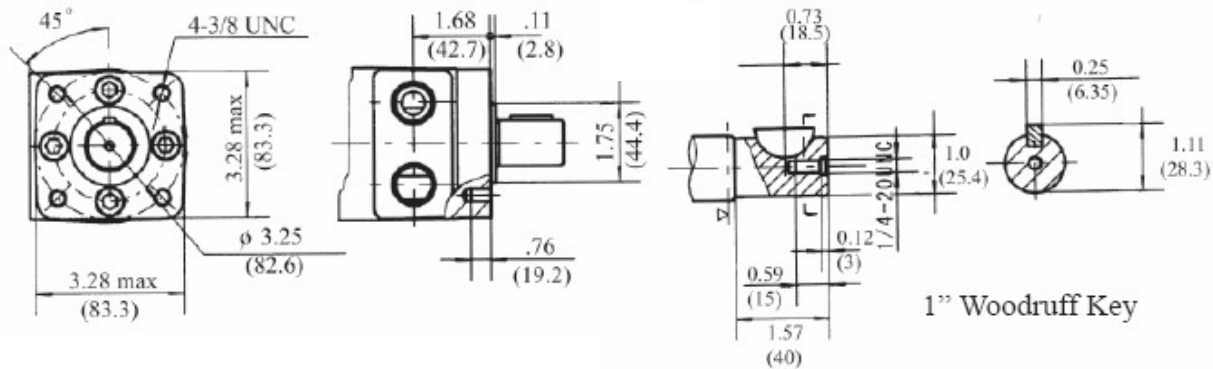

BMP/BMPH 125		117.9 Cm³/Rev 7.2 in³/Rev					Max Cont.	Max Int.		
Pressure Mpa (psi)		3 (440)	6 (880)	7 (1030)	8 (1175)	10 (1470)	11 (1620)	12.5 (1840)	16.5 (2429)	
FLOW	LPM (GPM)	Torque Mn (in.Lbs) Speed Specification								
	8 (2.10)	45 (398)	94 (832)	111 (982)	127 (1124)	158 (1398)	176 (1558)	201 (1719)	263 (2328)	
		62 rpm	60 rpm	59 rpm	56 rpm	54 rpm	50 rpm	46 rpm	26 rpm	
	15 (3.95)	44 (389)	94 (832)	111 (982)	127 (1124)	160 (1416)	177 (1566)	202 (1788)	267 (2363)	
		118 rpm	115 rpm	114 rpm	113 rpm	110 rpm	108 rpm	105 rpm	86 rpm	
	20 (5.25)	42 (372)	93 (823)	110 (974)	127 (1124)	159 (1407)	176 (1558)	202 (1788)	268 (2372)	
		158 rpm	156 rpm	155 rpm	152 rpm	150 rpm	148 rpm	144 rpm	129 rpm	
	30 (7.90)	40 (354)	91 (805)	108 (956)	124 (1097)	156 (1381)	174 (1540)	198 (1752)	268 (378)	
		238 rpm	235 rpm	233 rpm	231 rpm	229 rpm	225 rpm	222 rpm	205 rpm	
	35 (9.20)	38 (356)	89 (788)	106 (938)	122 (1080)	154 (1363)	172 (1522)	196 (1735)	267 (2363)	
		227 rpm	274 rpm	273 rpm	272 rpm	268 rpm	266 rpm	263 rpm	247 rpm	
	45 (11.90)	37 (327)	85 (752)	103 (912)	120 (1062)	151 (1336)	170 (1505)	194 (1717)	263 (2328)	
		356 rpm	353 rpm	352 rpm	349 rpm	347 rpm	343 rpm	341 rpm	321 rpm	
	50 (13.20)	33 (292)	84 (743)	100 (885)	118 (1044)	149 (1319)	167 (1478)	192 (1699)	260 (2301)	
	396 rpm	392 rpm	390 rpm	390 rpm	387 rpm	383 rpm	380 rpm	363 rpm		
Max Cont.	60 (15.85)	32 (283)	81 (717)	99 (876)	116 (1027)	147 (1301)	166 (1469)	191 (1690)	259 (2292)	
		421 rpm	471 rpm	469 rpm	467 rpm	465 rpm	461 rpm	457 rpm	436 rpm	
Max Int.	75 (20.8)	26 (230)	75 (664)	93 (823)	110 (974)	142 (1257)	159 (1407)	185 (1837)		
		594 rpm	588 rpm	587 rpm	581 rpm	576 rpm	584 rpm	579 rpm