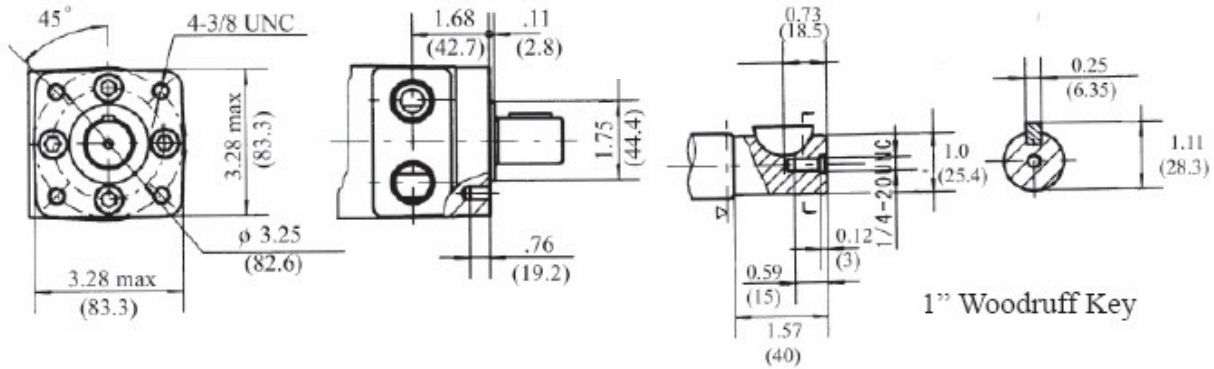

BMP/BMPH 125		117.9 Cm³/Rev 7.2 in³/Rev					Max Cont.	Max Int.		
Pressure Mpa (psi)		3 (440)	6 (880)	7 (1030)	8 (1175)	10 (1470)	11 (1620)	12.5 (1840)	16.5 (2429)	
FLOW	LPM (GPM)	Torque Mn (in.Lbs) Speed Specification								
	8 (2.10)	45 (398)	94 (832)	111 (982)	127 (1124)	158 (1398)	176 (1558)	201 (1719)	263 (2328)	
		62 rpm	60 rpm	59 rpm	56 rpm	54 rpm	50 rpm	46 rpm	26 rpm	
	15 (3.95)	44 (389)	94 (832)	111 (982)	127 (1124)	160 (1416)	177 (1566)	202 (1788)	267 (2363)	
		118 rpm	115 rpm	114 rpm	113 rpm	110 rpm	108 rpm	105 rpm	86 rpm	
	20 (5.25)	42 (372)	93 (823)	110 (974)	127 (1124)	159 (1407)	176 (1558)	202 (1788)	268 (2372)	
		158 rpm	156 rpm	155 rpm	152 rpm	150 rpm	148 rpm	144 rpm	129 rpm	
	30 (7.90)	40 (354)	91 (805)	108 (956)	124 (1097)	156 (1381)	174 (1540)	198 (1752)	268 (378)	
		238 rpm	235 rpm	233 rpm	231 rpm	229 rpm	225 rpm	222 rpm	205 rpm	
	35 (9.20)	38 (356)	89 (788)	106 (938)	122 (1080)	154 (1363)	172 (1522)	196 (1735)	267 (2363)	
		227 rpm	274 rpm	273 rpm	272 rpm	268 rpm	266 rpm	263 rpm	247 rpm	
	45 (11.90)	37 (327)	85 (752)	103 (912)	120 (1062)	151 (1336)	170 (1505)	194 (1717)	263 (2328)	
		356 rpm	353 rpm	352 rpm	349 rpm	347 rpm	343 rpm	341 rpm	321 rpm	
	50 (13.20)	33 (292)	84 (743)	100 (885)	118 (1044)	149 (1319)	167 (1478)	192 (1699)	260 (2301)	
	396 rpm	392 rpm	390 rpm	390 rpm	387 rpm	383 rpm	380 rpm	363 rpm		
Max Cont.	60 (15.85)	32 (283)	81 (717)	99 (876)	116 (1027)	147 (1301)	166 (1469)	191 (1690)	259 (2292)	
		421 rpm	471 rpm	469 rpm	467 rpm	465 rpm	461 rpm	457 rpm	436 rpm	
Max Int.	75 (20.8)	26 (230)	75 (664)	93 (823)	110 (974)	142 (1257)	159 (1407)	185 (1837)		
		594 rpm	588 rpm	587 rpm	581 rpm	576 rpm	584 rpm	579 rpm