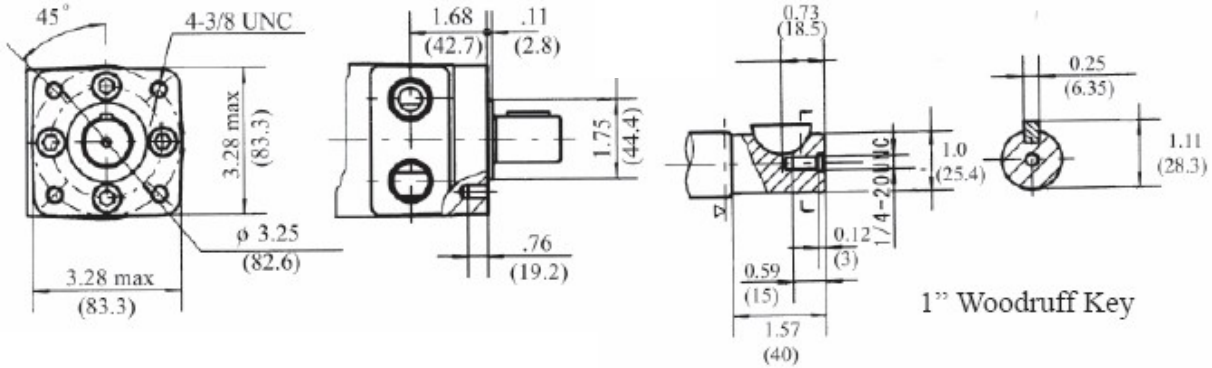

1 1/2" Woodruff Key

BMRS 100		100.8 Cm³/Rev 6.15 in³/Rev						Max Cont.	Max Int.
Pressure Mpa (psi)		5 (376)	7 (1030)	9 (1352)	10 (1470)	12 (1766)	14 (2060)	16 (2355)	17.5 (2576)
F L O W	LPM (GPM)	Torque Mn (in.Lbs) Speed Specification							
	10 (2.65)	70 (620)	100 (885)	122 (1080)	138 (1221)	159 (1407)	182 (1611)	210 (1859)	222 (1965)
		99 rpm	95 rpm	87 rpm	84 rpm	74 rpm	63 rpm	52 rpm	44 rpm
	20 (5.25)	68 (602)	95 (841)	123 (1089)	143 (1266)	165 (1460)	200 (1770)	221 (1956)	238 (2106)
		199 rpm	194 rpm	188 rpm	182 rpm	175 rpm	162 rpm	150 rpm	138 rpm
	30 (7.90)	62 (547)	94 (832)	121 (1071)	140 (1239)	164 (1451)	194 (1717)	220 (1947)	240 (2124)
		299 rpm	294 rpm	288 rpm	284 rpm	278 rpm	263 rpm	249 rpm	236 rpm
	40 (10.50)	59 (522)	88 (779)	119 (1053)	134 (1186)	161 (1425)	192 (1699)	218 (1929)	238 (2106)
		400 rpm	398 rpm	387 rpm	385 rpm	380 rpm	366 rpm	350 rpm	336 rpm
	50 (13.15)	55 (487)	83 (735)	117 (1035)	125 (1106)	157 (1389)	185 (1637)	217 (1920)	235 (2080)
	498 rpm	496 rpm	488 rpm	484 rpm	475 rpm	464 rpm	450 rpm	436 rpm	
60 (15.80)	48 (425)	79 (699)	110 (974)	119 (1053)	152 (1345)	180 (1593)	214 (1894)	233 (2062)	
	599 rpm	595 rpm	587 rpm	585 rpm	579 rpm	569 rpm	552 rpm	538 rpm	
Max Cont.	70 (18.40)	43 (381)	70 (620)	100 (885)	112 (991)	142 (1257)	170 (1505)	201 (1789)	229 (2027)
		699 rpm	693 rpm	687 rpm	683 rpm	679 rpm	668 rpm	648 rpm	636 rpm
Max Int.	75 (19.75)	39 (345)	63 (558)	97 (858)	105 (929)	140 (1239)	167 (1478)	197 (1743)	227 (2009)
		748 rpm	741 rpm	737 rpm	735 rpm	720 rpm	713 rpm	697 rpm	686 rpm