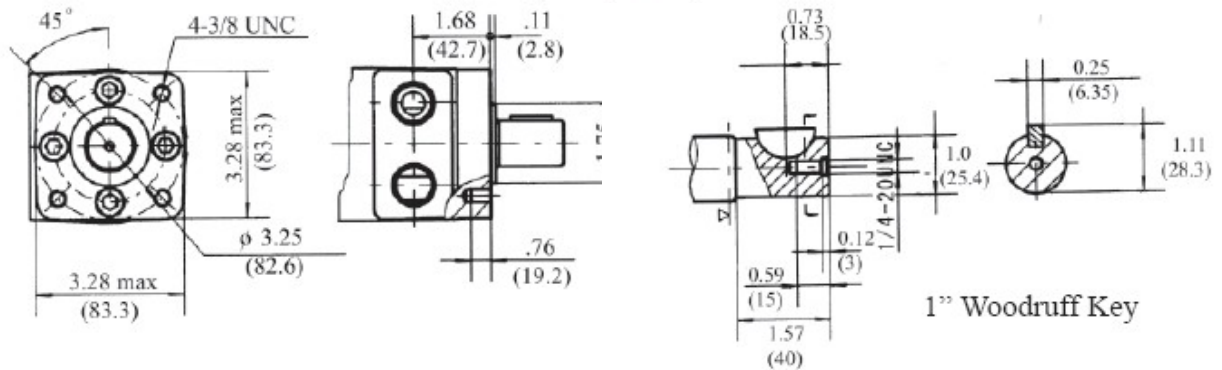

BMRS 50	51.3 Cm³/Rev 3.13 in³/Rev							Max Cont.	Max Int.		
	Pressure Mpa (psi)	5 (376)	7 (1030)	9 (1352)	10 (1470)	12 (1766)	14 (2060)			16 (2355)	17.5 (2576)
F L O W	LPM (GPM)	Torque Mn (in.Lbs) Speed Specification									
	5 (1.32)	35 (310)	45 (398)	61 (540)	67 (593)	77 (681)	88 (779)				
		95 rpm	84 rpm	76 rpm	73 rpm	69 rpm	46 rpm				
	10 (2.65)	36 (316)	46 (407)	62 (549)	69 (611)	80 (708)	95 (841)	108 (956)	120 (1062)		
		184 rpm	176 rpm	165 rpm	162 rpm	150 rpm	130 rpm	111 rpm	84 rpm		
	15 (3.95)	35 (310)	49 (434)	63 (558)	73 (646)	88 (779)	100 (885)	109 (965)	123 (1089)		
		283 rpm	277 rpm	269 rpm	261 rpm	250 rpm	230 rpm	211 rpm	185 rpm		
	20 (5.26)	34 (301)	47 (416)	61 (540)	69 (611)	83 (735)	96 (850)	109 (965)	126 (1115)		
		377 rpm	375 rpm	365 rpm	361 rpm	346 rpm	330 rpm	308 rpm	276 rpm		
	25 (6.60)	34 (301)	45 (398)	61 (540)	69 (611)	81 (717)	96 (850)	109 (965)	126 (1115)		
		476 rpm	468 rpm	460 rpm	453 rpm	438 rpm	423 rpm	395 rpm	361 rpm		
	30 (7.90)	33 (292)	44 (389)	60 (531)	67 (593)	80 (708)	95 (841)	108 (956)	126 (1115)		
		576 rpm	569 rpm	561 rpm	554 rpm	542 rpm	531 rpm	500 rpm	465 rpm		
	35 (9.20)	31 (274)	42 (372)	59 (522)	66 (584)	80 (708)	93 (823)	107 (947)	124 (1097)		
		669 rpm	665 rpm	657 rpm	654 rpm	638 rpm	623 rpm	598 rpm	561 rpm		
Max Cont.	40 (10.50)	30 (266)	41 (363)	58 (513)	66 (584)	79 (699)	92 (814)	106 (938)	122 (1080)		
	760 rpm	758 rpm	753 rpm	750 rpm	738 rpm	727 rpm	700 rpm	670 rpm			
Max Int.	45 (11.85)	29.5 (281)	40 (354)	57 (504)	65 (575)	78 (690)	90 (797)	105 (929)	121 (1071)		
	856 rpm	856 rpm	850 rpm	845 rpm	835 rpm	815 rpm	799 rpm	780 rpm